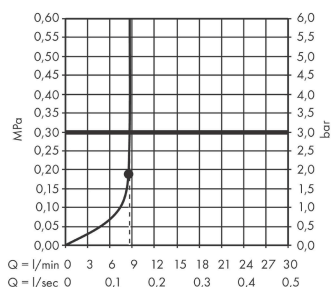

Rainfinity

Overhead shower 250 1jet EcoSmart

Surfaces: **Chrome** Article Number: **26229000**

Description

product features

- shower head size: 250 mm
- spray type: PowderRain
- ball-joint: overhead shower angle (2 x 5°) adjustable
- material spray disc: aluminium
- spray disc surface: graphite
- maximum flow rate at 3 bar: 9 l/min
- flow rate PowderRain spray (at 3 bar): 9 l/min
- minimum flow pressure: 1,7 bar
- overhead shower removable for cleaning
- installation: ceiling or wall, Tool-free assembly and disassembly
- connection thread G ½
- connection dimension: DN15

Technology

Design awards

reddot award 2019
best of the best

Product image

Scale drawing

Flowchart

The consumption was measured in combination with the appropriate fittings (thermostat/mixer/ in-wall valve) to reflect actual application in practice.