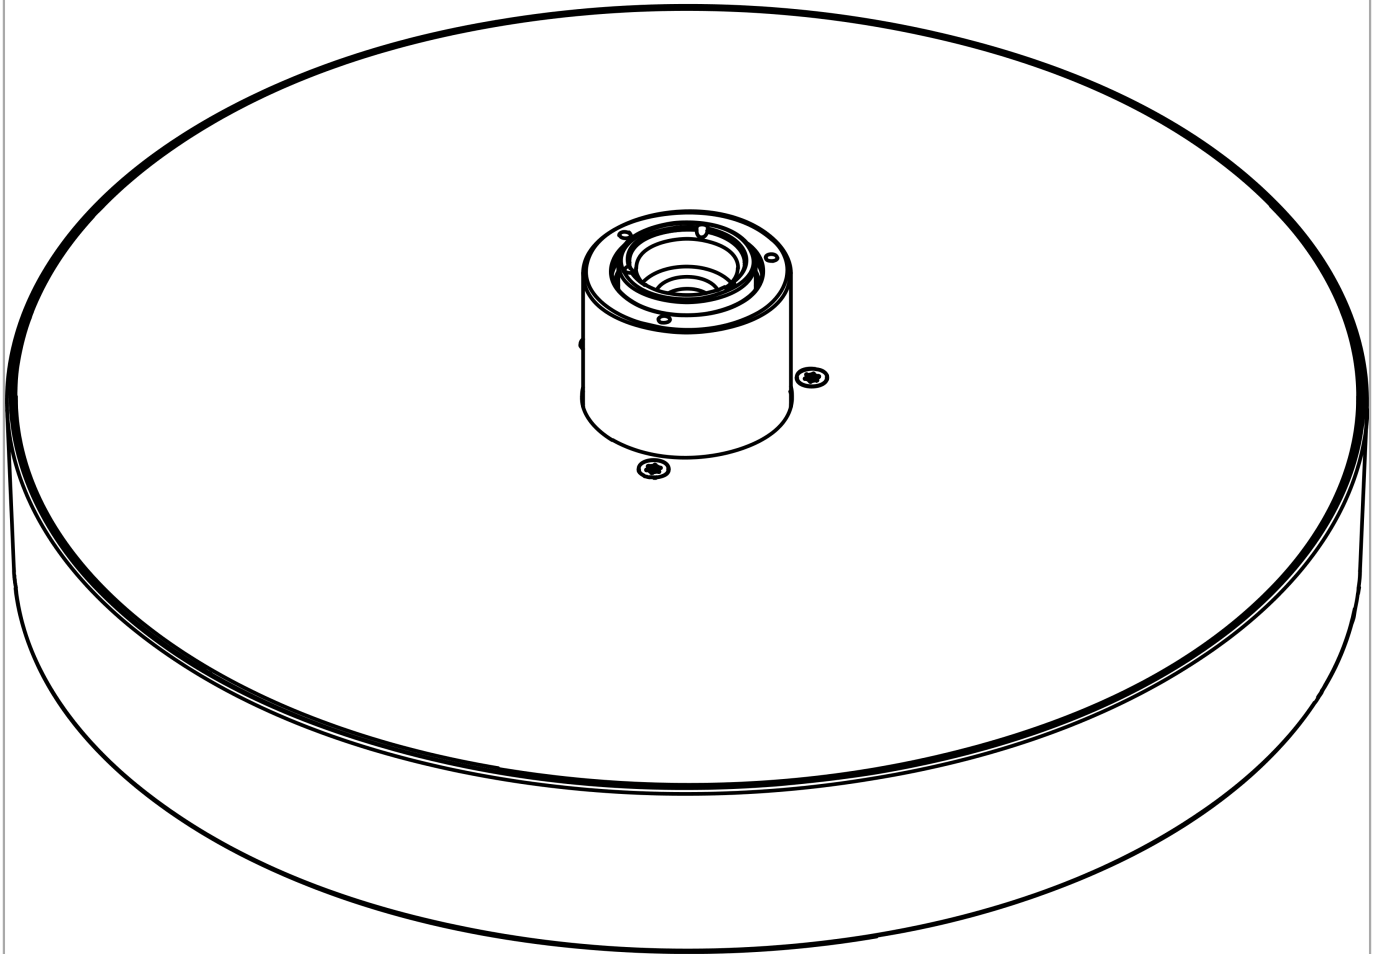

Rainfinity

Overhead shower 250 1jet EcoSmart

Surfaces: **Chrome** Article Number: **26229000**

Description

product features

- shower head size: 250 mm
- spray type: PowderRain
- ball-joint: overhead shower angle (2 x 5°) adjustable
- material spray disc: aluminium
- spray disc surface: graphite
- maximum flow rate at 3 bar: 9 l/min
- flow rate PowderRain spray (at 3 bar): 9 l/min
- minimum flow pressure: 1,7 bar
- overhead shower removable for cleaning
- installation: ceiling or wall, Tool-free assembly and disassembly
- connection thread G ½
- connection dimension: DN15

Technology

Design awards

reddot award 2019
best of the best

Product image

Scale drawing

Flowchart

The consumption was measured in combination with the appropriate fittings (thermostat/mixer/ in-wall valve) to reflect actual application in practice.

Rainfinity
Overhead shower 250 1jet EcoSmart
Surfaces: **Chrome** Article Number: **26229000**

Exploded Drawing

Year of production: >07/19

Rainfinity
Overhead shower 250 1jet EcoSmart
 Surfaces: **Chrome** Article Number: **26229000**