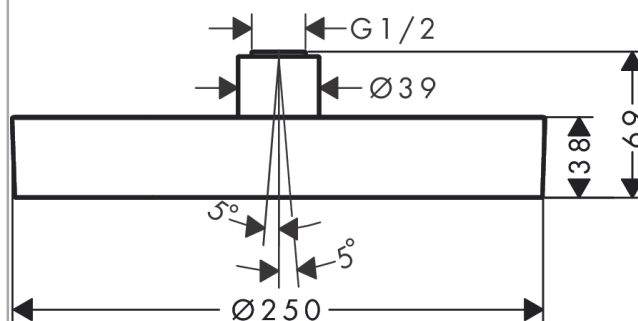

Rainfinity

Overhead shower 250 1jet EcoSmart

Surfaces: **Chrome** Article Number: **26229000**

Description

product features

- shower head size: 250 mm
- spray type: PowderRain
- ball-joint: overhead shower angle (2 x 5°) adjustable
- material spray disc: aluminium
- spray disc surface: graphite
- maximum flow rate at 3 bar: 9 l/min
- flow rate PowderRain spray (at 3 bar): 9 l/min
- minimum flow pressure: 1,7 bar
- overhead shower removable for cleaning
- installation: ceiling or wall, Tool-free assembly and disassembly
- connection thread G ½
- connection dimension: DN15

Technology

Design awards

reddot award 2019
best of the best

Product image

Scale drawing

Flowchart

The consumption was measured in combination with the appropriate fittings (thermostat/mixer/ in-wall valve) to reflect actual application in practice.

Rainfinity
Overhead shower 250 1jet EcoSmart
Surfaces: **Chrome** Article Number: **26229000**

Exploded Drawing

Year of production: >07/19

Rainfinity
Overhead shower 250 1jet EcoSmart
 Surfaces: **Chrome** Article Number: **26229000**